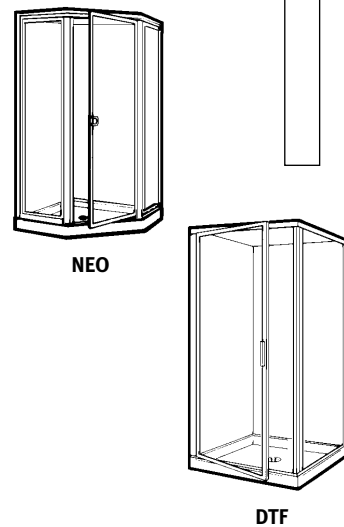

WALL ACCESSORIES

DSP-2 Tub Wall Soap Dish Panel

Model	Part	Dimensions	Ship Wt. Lb.	Ship UPS	Carton Dims. In.	Cu. Ft.
DSP-2	SS60000SD	6-1/2" W x 60" H	9	UPS	61 x 8 x 5	1.42

Kit Includes: One 6-1/2" x 60" panel with two molded-in soap and bottle shelves, and complete installation instructions.

Swanstone Wall Panel Trim Kits

Model	Part	Dimensions	Ship Wt. Lb.	Ship UPS	Carton Dims. In.	Cu. Ft.
TK-6072	TK06072	-	23	UPS	76 x 10 x 3	1.32
TK-105	TK00105	-	32	-	107 x 10 x 3	1.86

TK-6072 accommodates Swanstone 60" or 72" high bathtub and shower wall panel systems.

Kit Includes: Four 3-7/8" x 74" trim strips, two 1-1/4" x 1/2" x 72" corner moldings, one tube of adhesive, one tube of caulk and complete installation instructions.

TK-105 accommodates Swanstone 96" high shower wall panel system.

Kit Includes: Two 3-7/8" x 105" trim strips, two 3-7/8" x 74" trim strips, two 1-1/4" x 1/2" x 96" corner moldings, one tube of adhesive, one tube of caulk and complete installation instructions.

Swanstone Corner Moldings (set of 2)

Model	Part	Dimensions	Ship Wt. Lb.	Ship UPS	Carton Dims. In.	Cu. Ft.
CM-2072	CM00072	1/2" D x 1-1/4" W x 72" H	4	UPS	73 x 2 x 2	.17
CM-2096	CM00096	1/2" D x 1-1/4" W x 96" H	6	UPS	97 x 2 x 2	.22

TK-0372 Batten Strip

Model	Part	Dimensions	Ship Wt. Lb.	Ship UPS	Carton Dims. In.	Cu. Ft.
TK-0372	TK00372	1/4" D x 3-3/4" W x 72" H	5	UPS	73 x 4 x 1	.17

Kit Includes: One 3-3/4" x 72" flat batten strip

Shower Doors