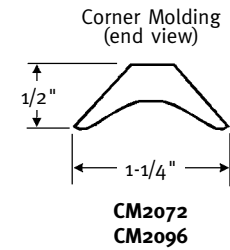

Swanstone Corner Moldings (set of 2)

Model	Part	Dimensions	Ship Wt. Lb.	Ship UPS	Carton Dims. In.	Cu. Ft.
CM-2072	CM00072	1/2" D x 1-1/4" W x 72" H	4	UPS	73 x 2 x 2	.17
CM-2096	CM00096	1/2" D x 1-1/4" W x 96" H	6	UPS	97 x 2 x 2	.22

TK-0372 Batten Strip

Model	Part	Dimensions	Ship Wt. Lb.	Ship UPS	Carton Dims. In.	Cu. Ft.
TK-0372	TK00372	1/4" D x 3-3/4" W x 72" H	5	UPS	73 x 4 x 1	.17

Kit Includes: One 3-3/4" x 72" flat batten strip

Shower Doors

Model	Part	Ship Wt. Lb.	Ship UPS	Carton Dims. In.	Cu. Ft.
SD-38NEO (Obscure Glass)	SD00038OG	79	-	73 x 29 x 8	9.8
SD-38NEO-C (Clear Glass)	SD00038CG	79	-	73 x 29 x 8	9.8
Designed to fit RO/RI/SS 38NEO Floors					
SD-36NEO (Obscure Glass)	SD00036OG	75	-	73 x 29 x 8	9.8
SD-36NEO-C (Clear Glass)	SD00036CG	75	-	73 x 29 x 8	9.8
Designed to fit RO/RI/SS 36NEO Floors					
SD-A38NEO (Obscure Glass)	SD0038AOG	80	-	73 x 39 x 8	13.18
SD-A38NEO-C (Clear Glass)	SD0038ACG	80	-	73 x 39 x 8	13.18
Designed to fit SA-38NEO Alcove Walls					
SD-DTF (Obscure Glass)	SD03636OG	85	-	73 x 36 x 6	9.13
SD-DTF-C (Clear Glass)	SD03636CG	85	-	73 x 36 x 6	9.13
Designed to fit RO/RI/SS - 36DTF Floors					

Kits Include: Tempered glass door and side panels, all necessary extrusions, a hardware package and complete installation instructions.

Packaging: All above items are packed in individual cartons.

See back cover for complete listing of colors available for each accessory.

MADE IN USA.

WARRANTY
Limited Lifetime – Residential
Limited 25-year – Commercial

Batten Strip
TK0372