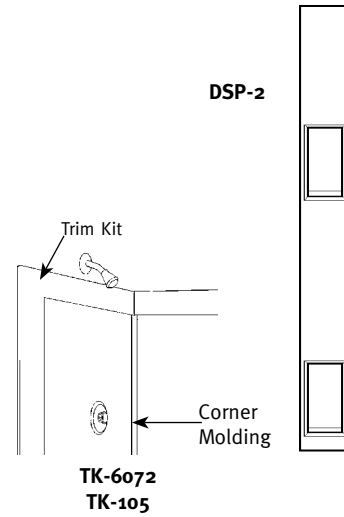

Swanstone Corner Moldings (set of 2)

Model	Part	Dimensions	Ship Wt. Lb.	Ship UPS	Carton Dims. In.	Cu. Ft.
CM-2072	CM00072	1/2" D x 1-1/4" W x 72" H	4	UPS	73 x 2 x 2	.17
CM-2096	CM00096	1/2" D x 1-1/4" W x 96" H	6	UPS	97 x 2 x 2	.22

TK-0372 Batten Strip

Model	Part	Dimensions	Ship Wt. Lb.	Ship UPS	Carton Dims. In.	Cu. Ft.
TK-0372	TK00372	1/4" D x 3-3/4" W x 72" H	5	UPS	73 x 4 x 1	.17

Kit Includes: One 3-3/4" x 72" flat batten strip

Shower Doors

Model	Part	Ship Wt. Lb.	Ship UPS	Carton Dims. In.	Cu. Ft.
SD-38NEO (Obscure Glass)	SD00038OG	79	-	73 x 29 x 8	9.8
SD-38NEO-C (Clear Glass)	SD00038CG	79	-	73 x 29 x 8	9.8
Designed to fit RO/RI/SS 38NEO Floors					
SD-36NEO (Obscure Glass)	SD00036OG	75	-	73 x 29 x 8	9.8
SD-36NEO-C (Clear Glass)	SD00036CG	75	-	73 x 29 x 8	9.8
Designed to fit RO/RI/SS 36NEO Floors					
SD-A38NEO (Obscure Glass)	SD0038AOG	80	-	73 x 39 x 8	13.18
SD-A38NEO-C (Clear Glass)	SD0038ACG	80	-	73 x 39 x 8	13.18
Designed to fit SA-38NEO Alcove Walls					
SD-DTF (Obscure Glass)	SD03636OG	85	-	73 x 36 x 6	9.13
SD-DTF-C (Clear Glass)	SD03636CG	85	-	73 x 36 x 6	9.13
Designed to fit RO/RI/SS - 36DTF Floors					

Kits Include: Tempered glass door and side panels, all necessary extrusions, a hardware package and complete installation instructions.

Packaging: All above items are packed in individual cartons.

See back cover for complete listing of colors available for each accessory.

MADE IN USA.

WARRANTY
Limited Lifetime – Residential
Limited 25-year – Commercial

Batten Strip
TK0372